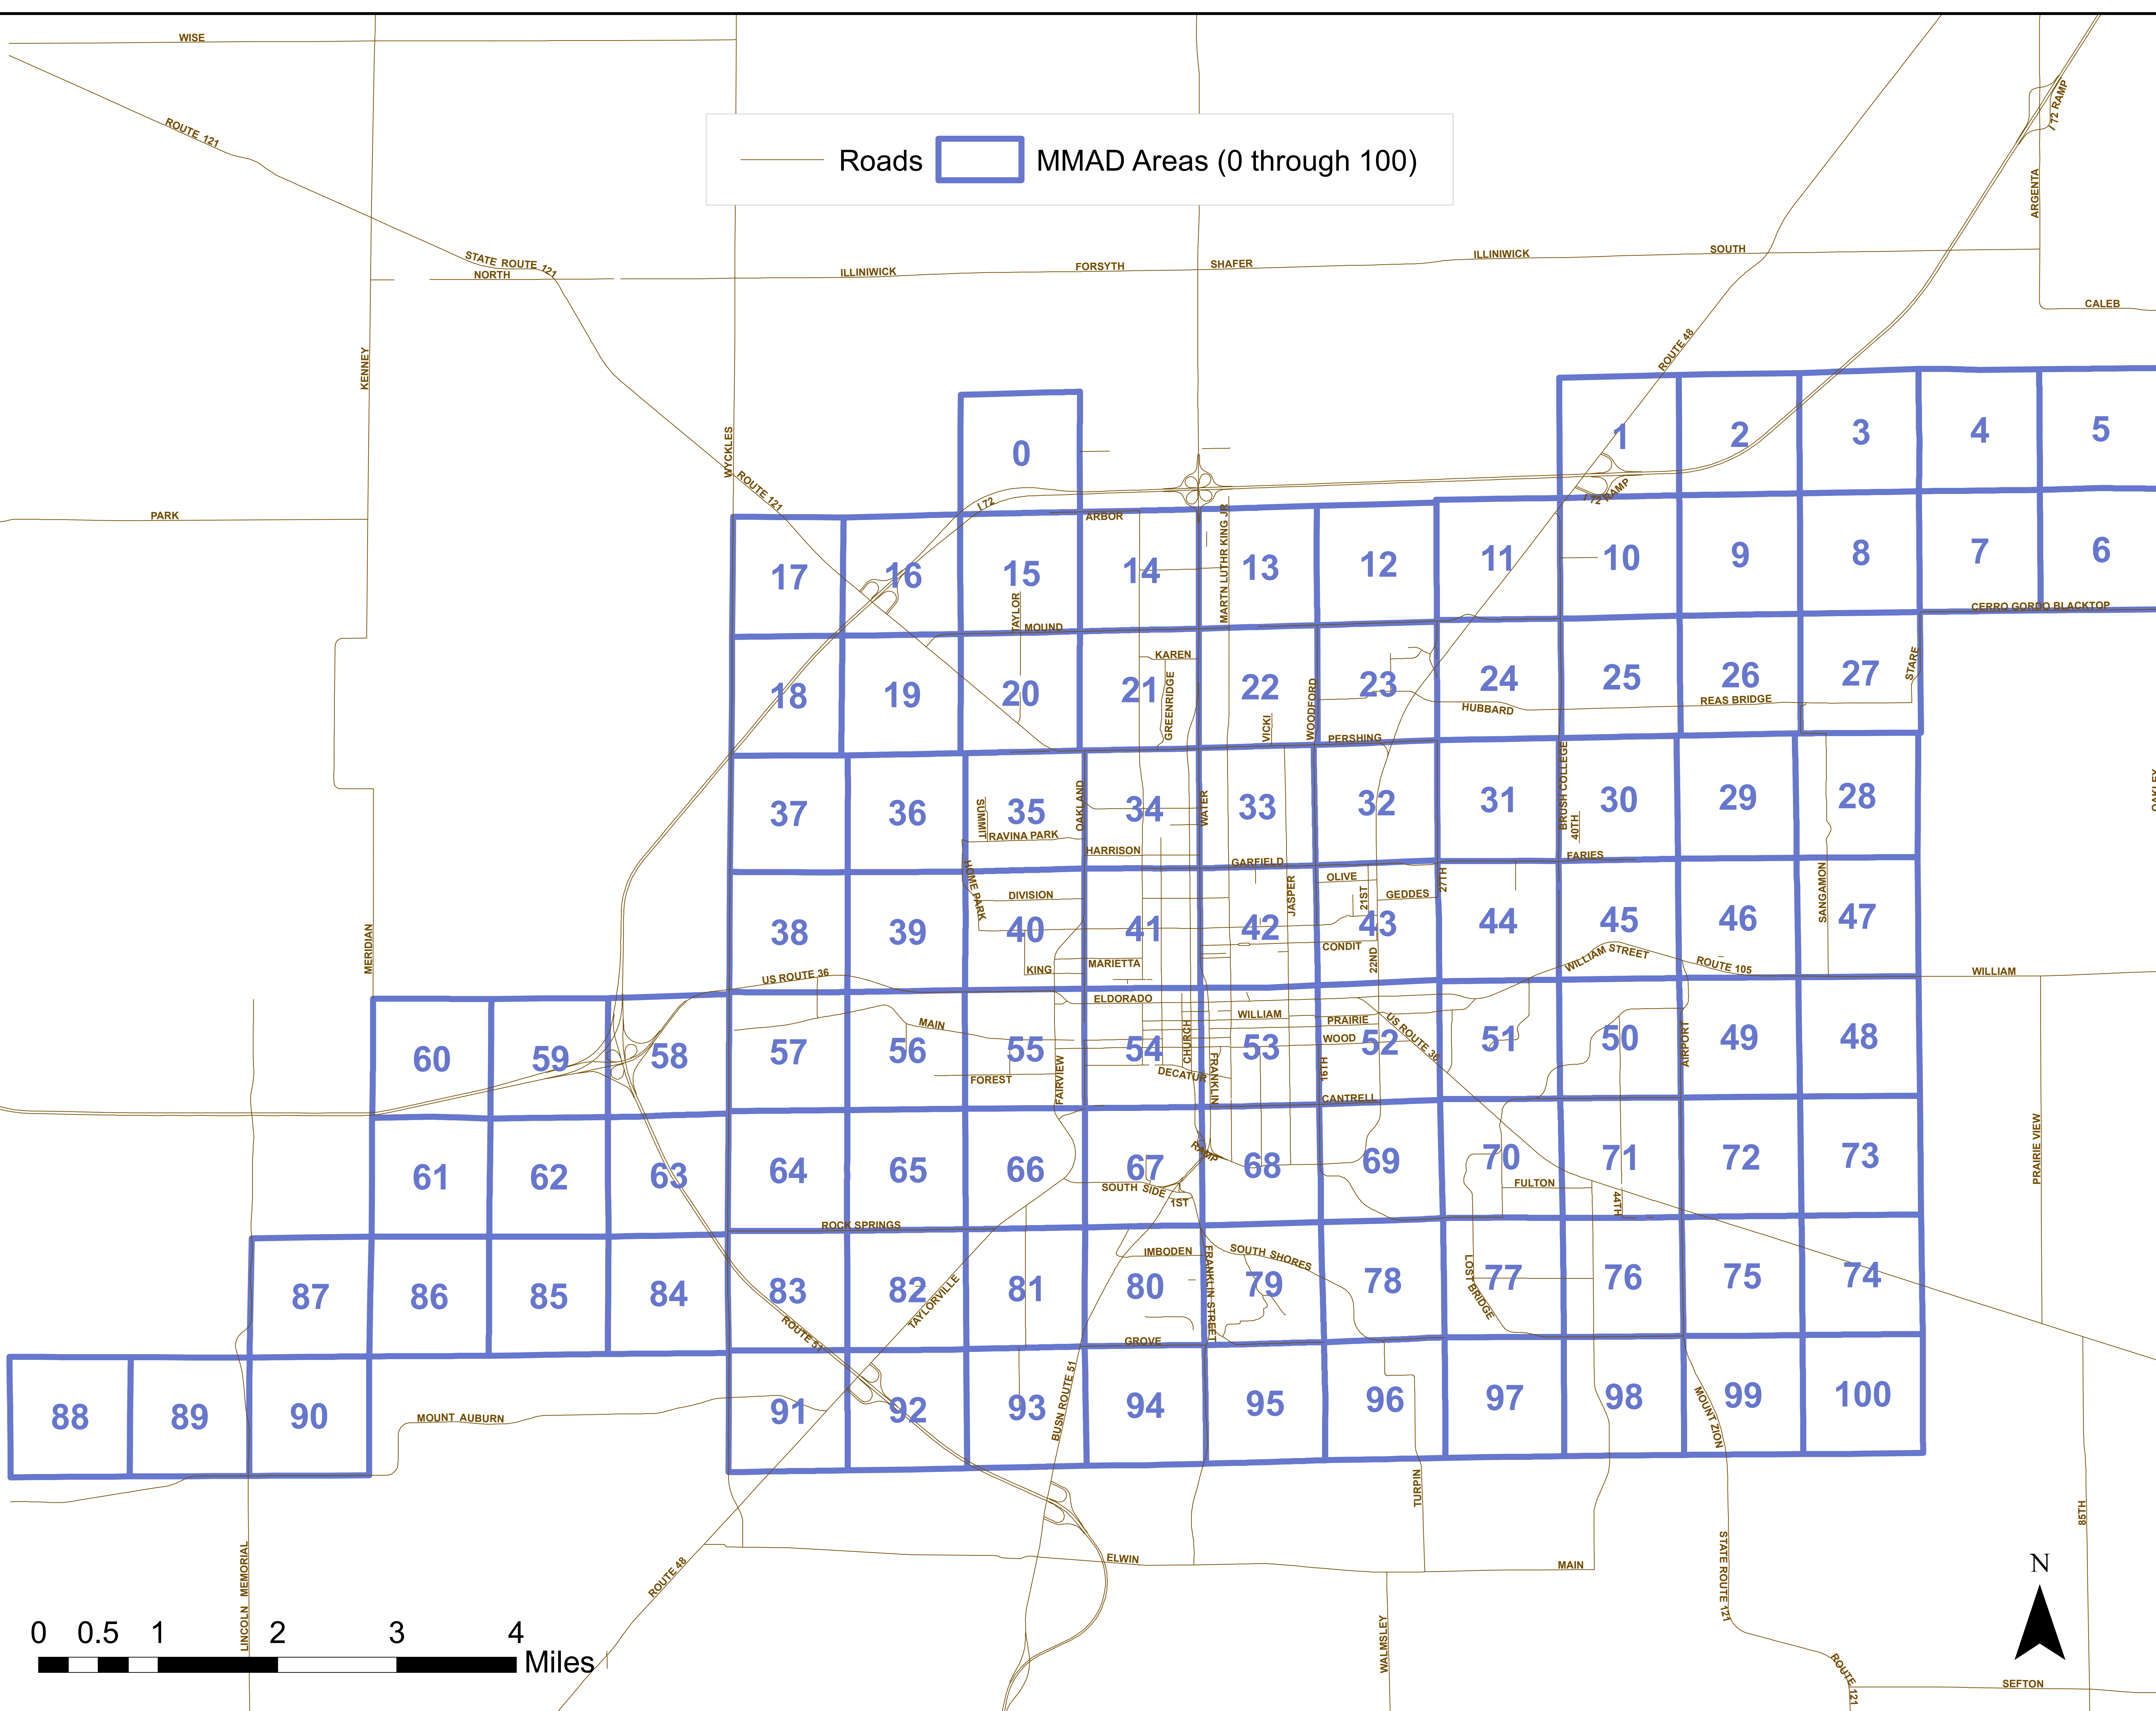

— Roads MMAD Areas (0 through 100)

0 0.5 1 2 3 4 Miles

SEFTON